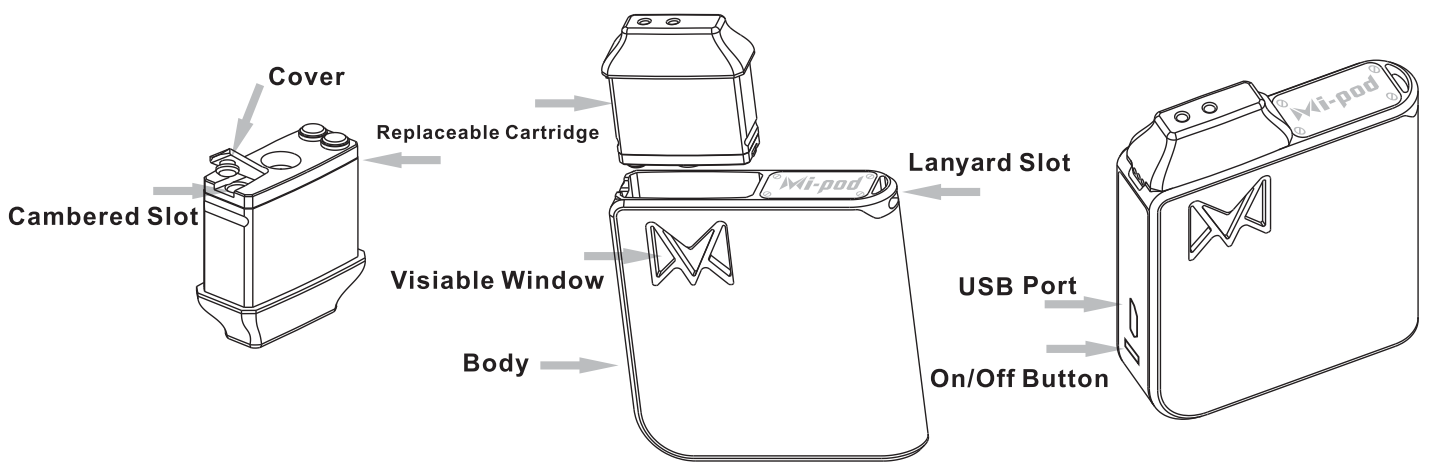

SV[®] SMOKING VAPOR

Mi-pod

User Manual

Mi-pod

Mi-one  @mionevape

Mi-pod

Mi-pod

The Mi-pod is a super compact innovative electronic vapor starter kit with 2ml E-Juice capacity and a custom - made 950mAh built-in battery. Featuring a patented OAS system (Oil and Air Separated), with top air flow and no leaking, the Mi-pod brings you a new vaping experience. It supports both disposable cartridges and refillable cartridge. Furthermore, the Mi-pod comes with an auto draw function, 3-color power indicators and a micro-USB port, which makes it very convenient to use and charge. Please read the user manual carefully before using.

Technical Specifications

- ⦿ Power Mode: Full-Power Output
- ⦿ Maximum Current: 15A
- ⦿ Cartridge Resistance Range: 0.5-3.5ohm
- ⦿ Battery: Built-in 950mAh Square High-Drain Lithium Battery.
- ⦿ Output Voltage: 3.0-4.2V
- ⦿ Power Display: Blue, Purple and Red
- ⦿ Working Mode: Auto Switch & ON/OFF Button

Main Features

- ⦿ The first innovative dual air flow design, Oil and Air Separated, top flow, no leaking
- ⦿ Compact size and big battery capacity (950mAh and 2mL E-Juice Capacity)
- ⦿ Replaceable Cartridge (Disposable/Refillable)
- ⦿ Auto Switch & On/Off Button
- ⦿ Power Display: Blue, Purple and Red
- ⦿ 10 Seconds Cut Off
- ⦿ Short Circuit Protection
- ⦿ Low Voltage Protection
- ⦿ Low Resistance Protection
- ⦿ Over Heating Protection (PCBA Temperature)

How to Use

1. E-Juice Filling: Take out the cartridge and open the cover, inject directly into the chambered slot and put the cover back (Refillable Cartridges)
2. Install: Put the filled cartridge into the Mi-pod body properly.
3. On/Off: Press the button rapidly 5 times, the button will flash 5 times to indicate the Mi-pod is ready to use. In the same way the Mi-pod will turn off after 5 presses.
4. Vaping: Start to inhale and the window light will turn on at the same time.